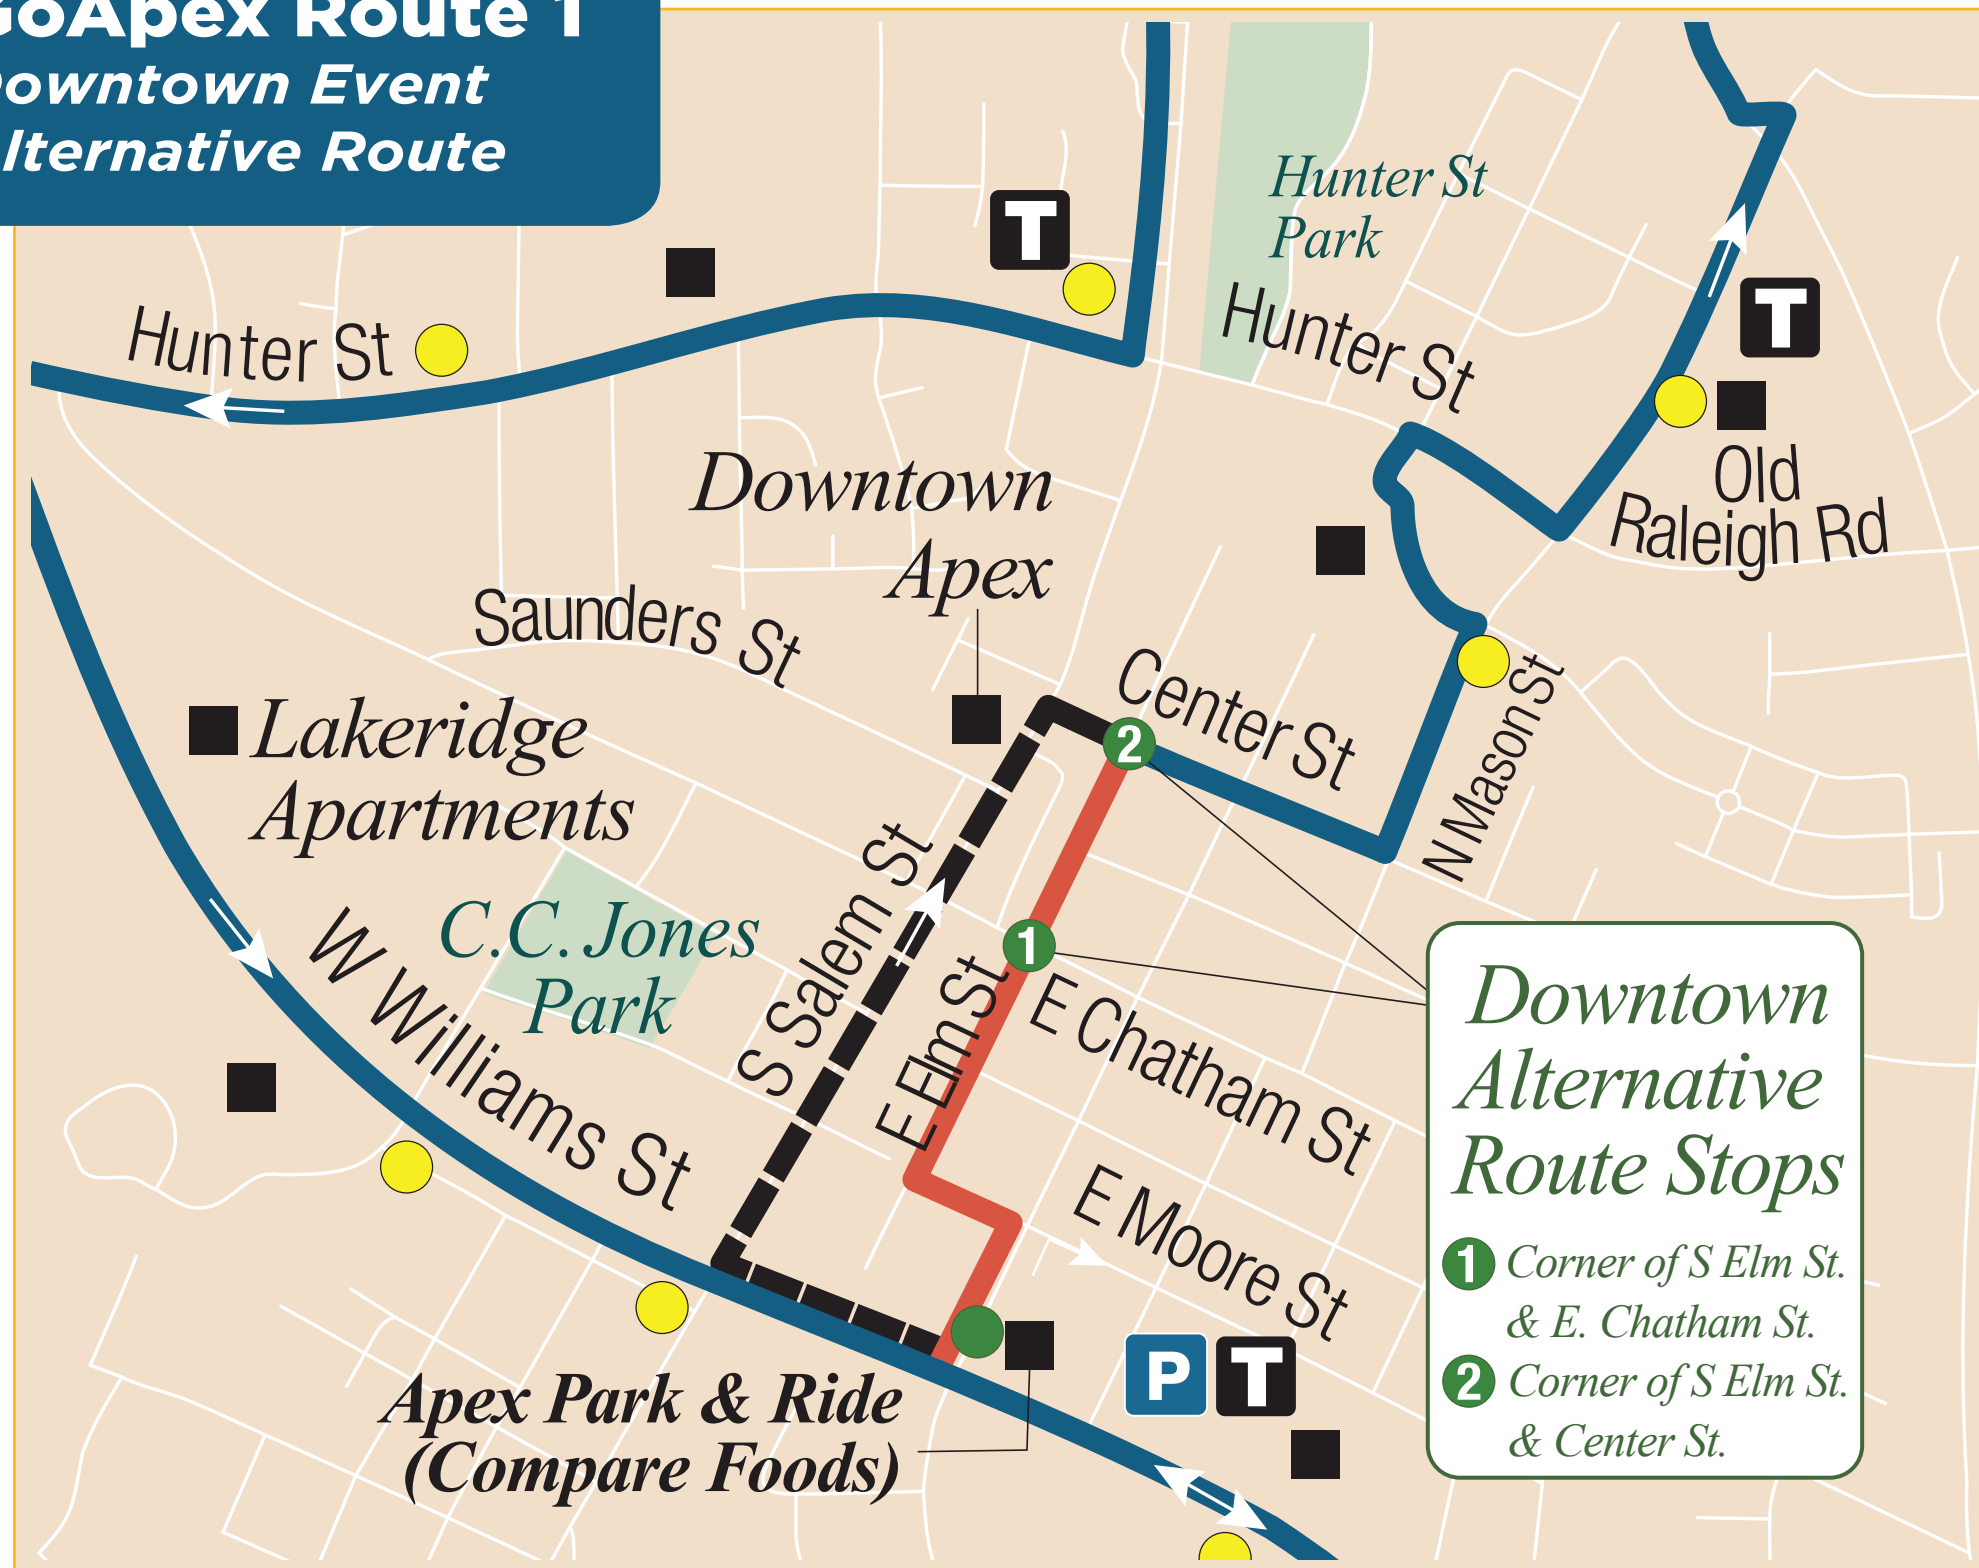

## Downtown Event Alternative Route

Legend	
	Bus Route
	Bus Stop
	Downtown Alternative Bus Route
	Temporary Bus Stops during Salem Street Road Closure

Routes	
	Regular GoApex Route 1
	Offline during Road Closure
	Alternate GoApex Route 1

## Downtown Event Alternative Route

There are many special events held each year in downtown Apex. During these events, Salem Street (often from Hwy 55 to Hunter Street) can be closed, requiring GoApex Route 1 to use an **alternate route**. During downtown Apex special events, riders can access temporary stops at (1) the corner of S. Elm Street and E. Chatham Street and (2) the corner of S. Elm Street and Center Street. We appreciate your patience as bus operators safely navigate pedestrian & vehicular traffic to reach stop locations.

**Downtown Special Events that use the alternate route shown on the map include, but are not limited to:**

- PeakFest (1st Saturday in May)
- Juneteenth Festival (Weekend around June 19th)

### Tips for riding GoApex during downtown special events:

- Look for a-frame/sandwich board signs indicating the bus stop location
- As the bus approaches, please wait at the sign and make eye contact with the bus operator so they know you want to board